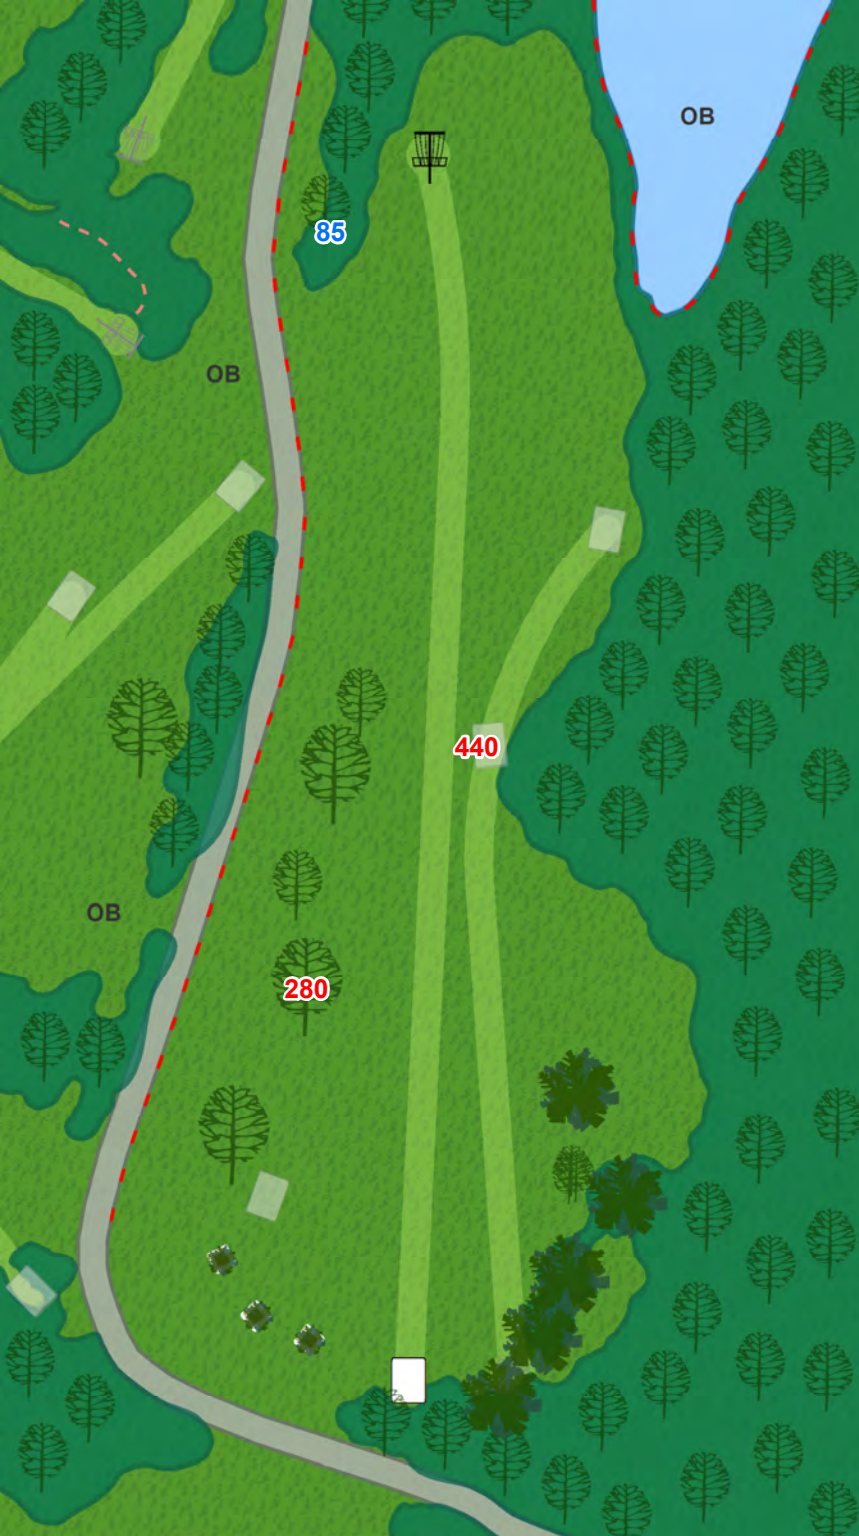

330 ft

On or over road to
the right is OB.

McNAUGHTON PARK
DISC GOLF COURSE

16

Par 3

381 ft

On or over road to the left is OB.

35

McNAUGHTON PARK
DISC GOLF COURSE

17

Par 4

429 ft

McNAUGHTON PARK
DISC GOLF COURSE

18

Par 4
849 ft

On or over road to the left is OB; lake to the right is OB.

McNAUGHTON PARK DISC GOLF COURSE

Legend

Tee

Basket

— — Out of Bounds

150 Distance From Tee

25 Distance To Hole

Disclaimer: Map locations and distances are approximate and subject to change or removal. No warranties will be made, stated or implied concerning the accuracy or completeness of data presented in the mapping.